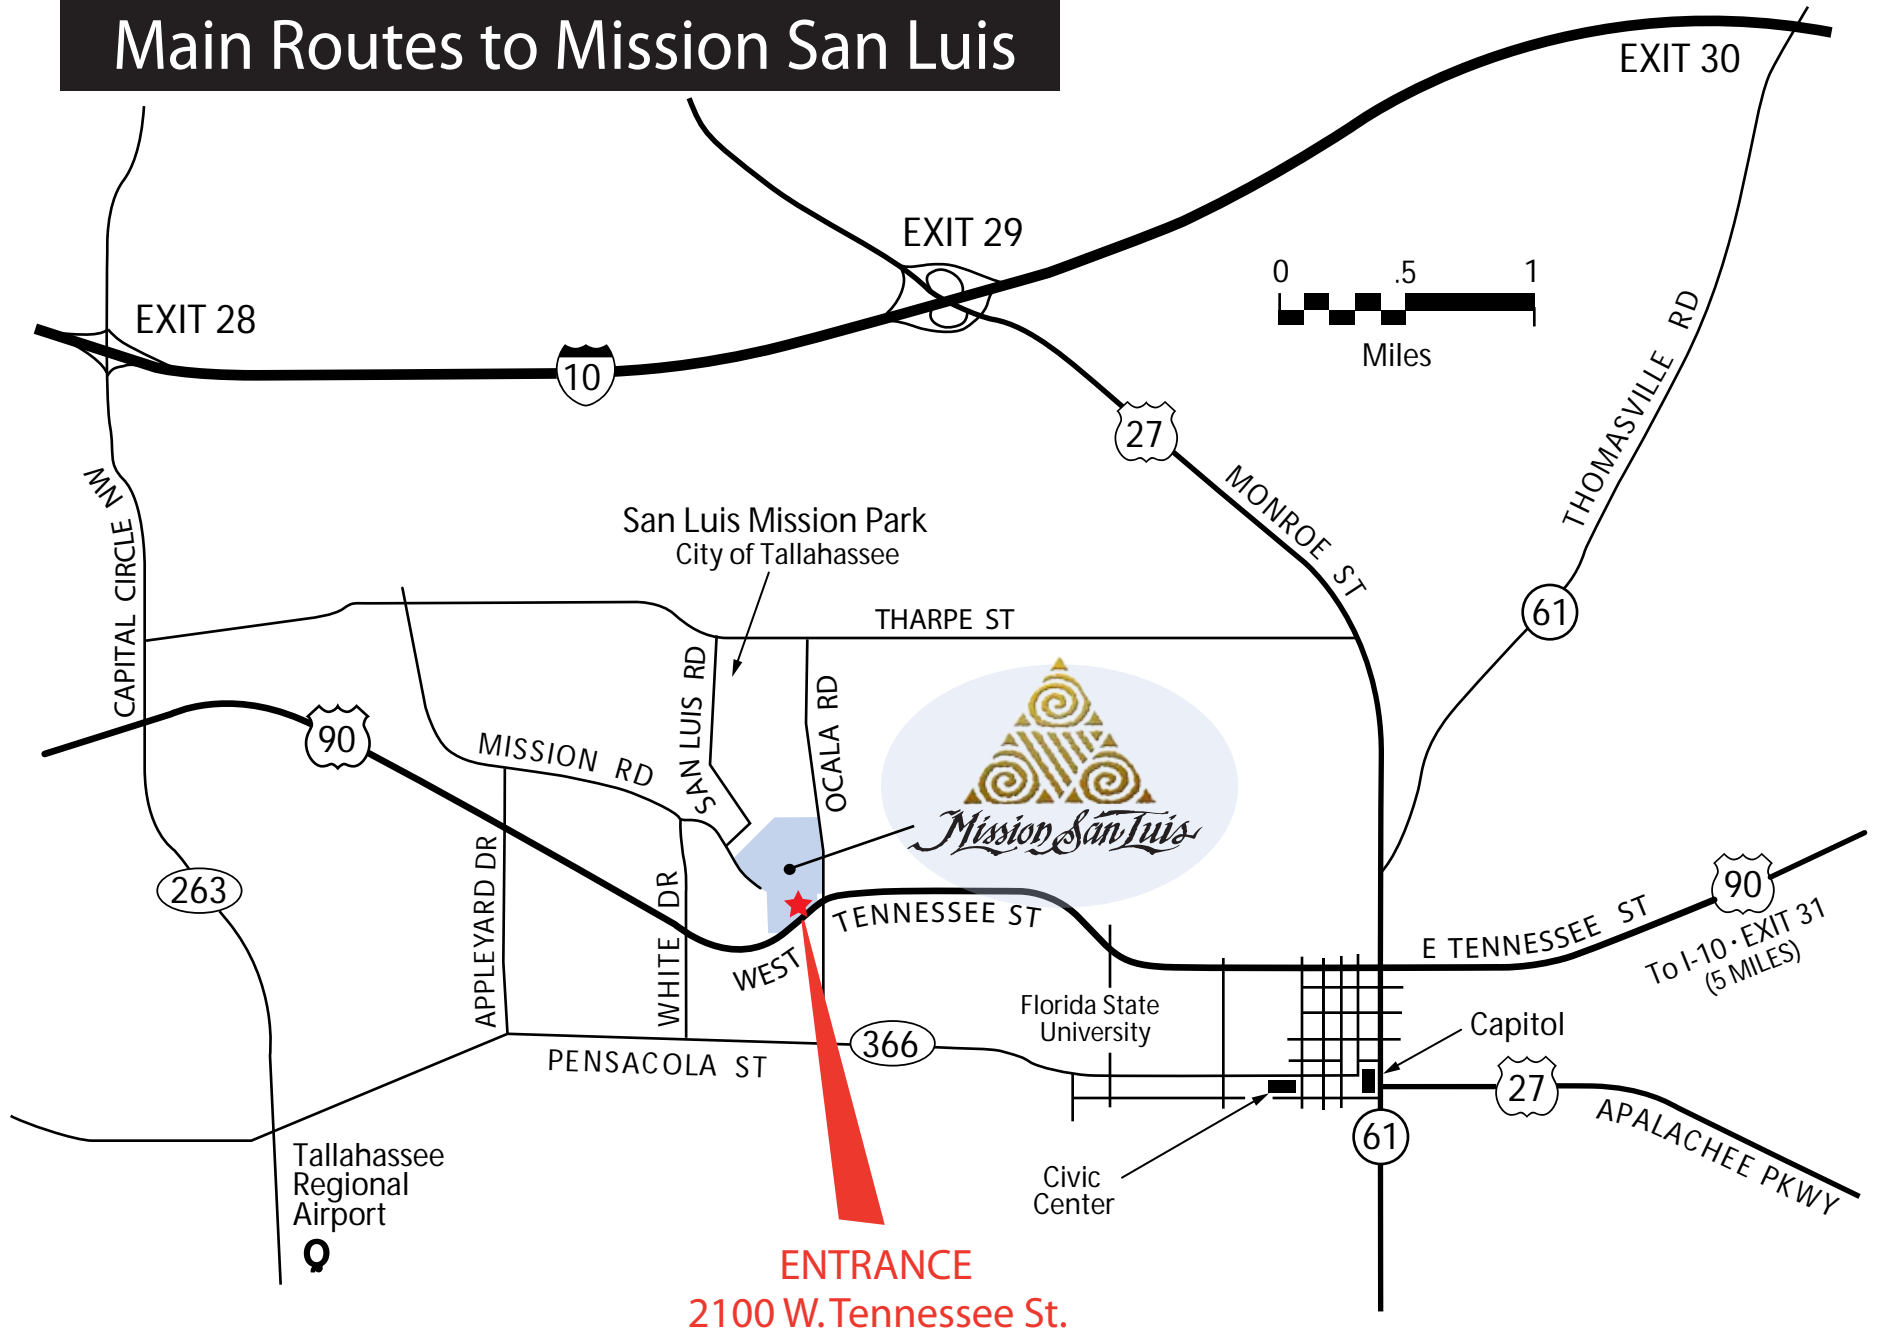

Main Routes to Mission San Luis

ENTRANCE
2100 W. Tennessee St.