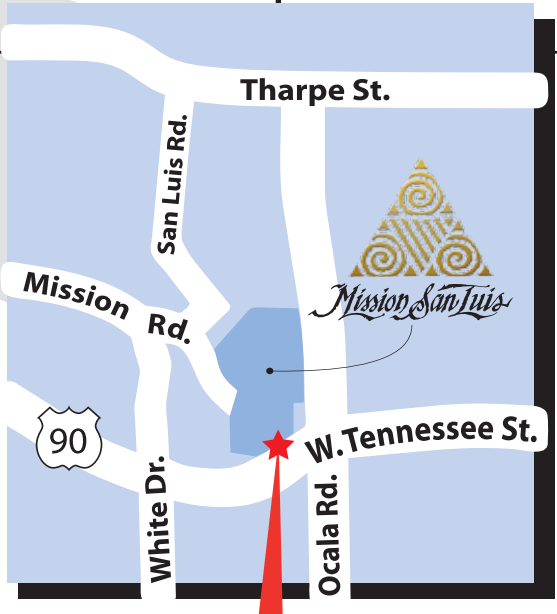

Main Routes to Mission San Luis

DETAIL

Mission San Luis
2100 West Tennessee Street
Tallahassee, FL 32304
850-245-6406

ENTRANCE
on Tennessee St.