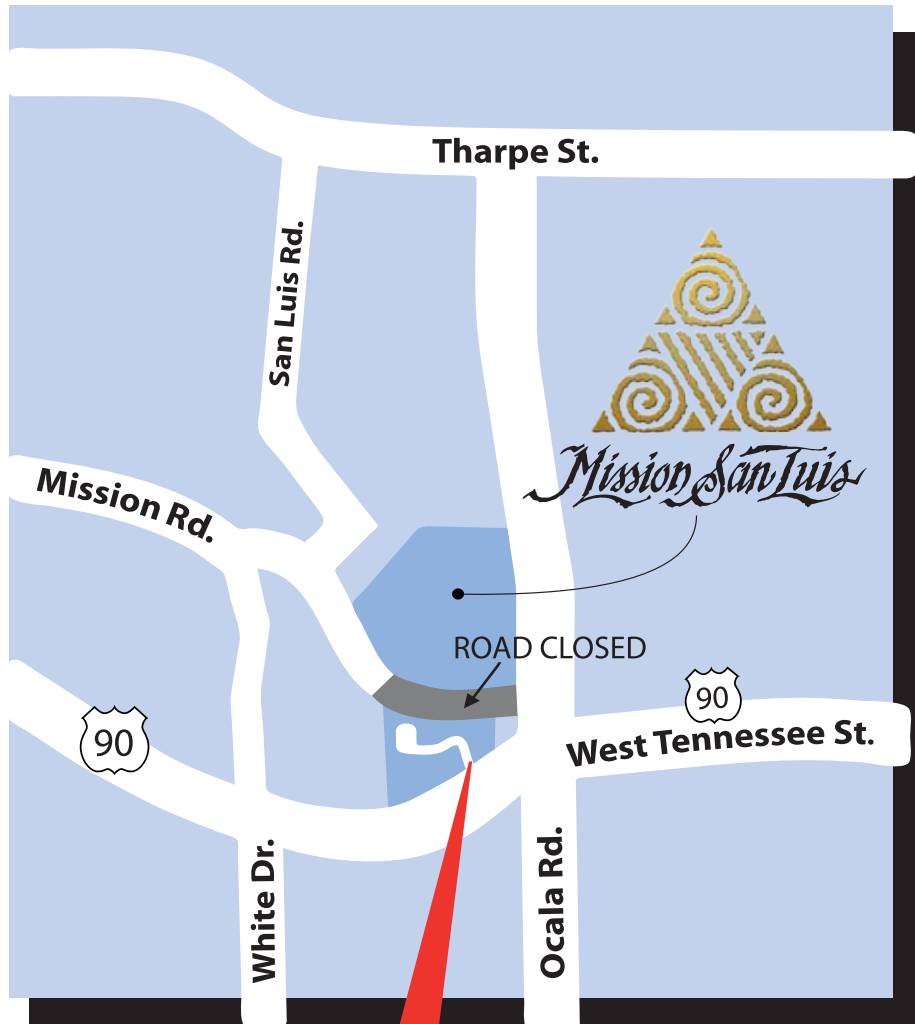

Detail Map to Mission San Luis

ENTRANCE
2100 W. Tennessee St.