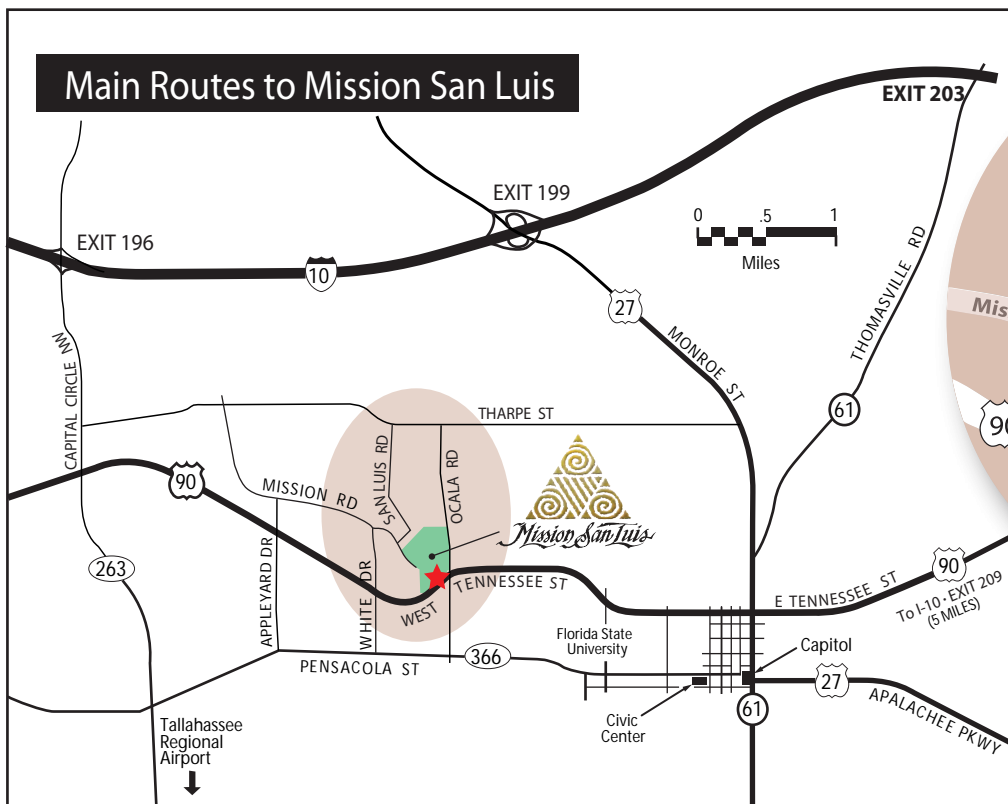

Mission San Luis ~ Florida's Apalachee-Spanish Living History Museum

2100 West Tennessee Street, Tallahassee, FL 32304 | 850-245-6406

**ENTRANCE
on Tennessee St.**

Mission San Luis is administered by Florida Department of State