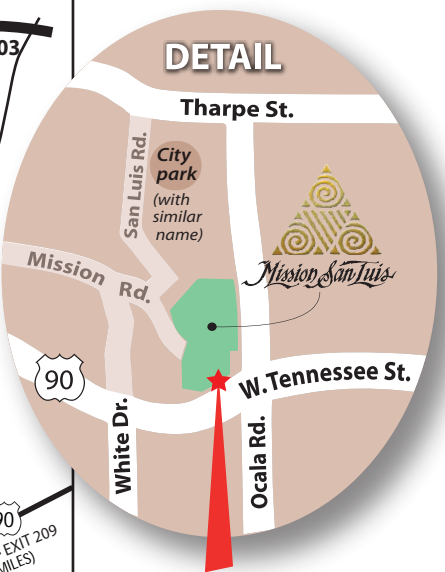

Mission San Luis ~ Florida's Apalachee-Spanish Living History Museum

2100 West Tennessee Street, Tallahassee, FL 32304 | 850-245-6406

**ENTRANCE
on Tennessee St.**

Mission San Luis is administered by Florida Department of State